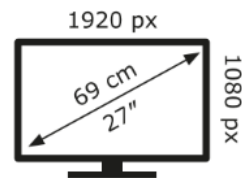

Lenovo

Y27-30(F22270FY0)

22 kWh/1000h

ABCD **E**FG

22 kWh/1000h

2019/2013

Lenovo

Y27-30(F22270FY0)

22 kWh/1000h

ABCD **E**FG

22 kWh/1000h

2019/2013