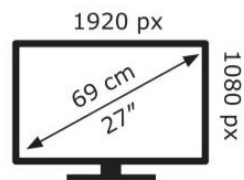

Lenovo

Y27-30(F22270FY0)

22 kWh/1000h

ABCD **E**FG

22 kWh/1000h

2019/2013

Lenovo

Y27-30(F22270FY0)