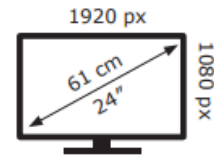

ENERG

T1O24Gen4Touch(A20TI
O24T)

Lenovo

15 kWh/1000h

2019/2013

ENERG

T1O24Gen4Touch(A20TIO
24T)

Lenovo

15 kWh/1000h

2019/2013