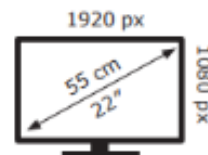

ENERG

TI022Gen5Touch(A23TI
022T)

Lenovo

12 kWh/1000h

2019/2013

ENERG

TI022Gen5Touch(A23TI
22T)

Lenovo

12 kWh/1000h

2019/2013