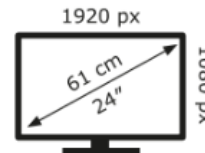

Lenovo

S24i-30(F23238FS0)

16 kWh/1000h

2019/2013

Lenovo

S24i-30(F23238FS0)

16 kWh/1000h

2019/2013