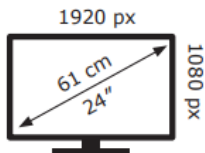

Lenovo

S24i-30(F23238FS0)

16 kWh/1000h

2019/2013

Lenovo

S24i-30(F23238FS0)

16 kWh/1000h

2019/2013