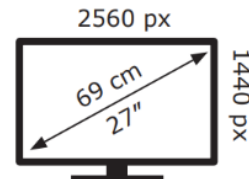

Lenovo

Q27h-20(A22270QQ0)

26 kWh/1000h

ABCDEF**G**

33 kWh/1000h

2019/2013

Lenovo

Q27h-20(A22270QQ0)

26 kWh/1000h

ABCDEF**G**

33 kWh/1000h

2019/2013