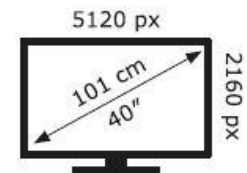

Lenovo

P40w-20(D213975P0)

52 kWh/1000h

2019/2013

Lenovo

P40w-20(D213975P0)

52 kWh/1000h

2019/2013