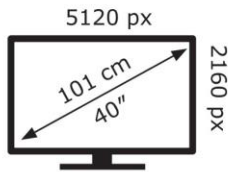

Lenovo

P40w-20(D213975P0)

52 kWh/1000h

2019/2013

Lenovo

P40w-20(D213975P0)

52 kWh/1000h

2019/2013