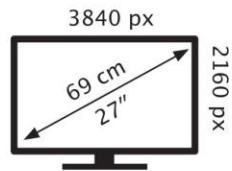

ENERGY

Lenovo

Creator Extreme(F20270UP0)

61 kWh/1000h

ABCDEF **G**

144 kWh/1000h

2019/2013

ENERGY