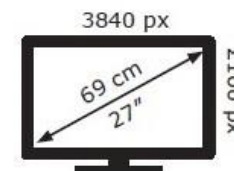

Lenovo

Creator Extreme(F20270UP0)

61 kWh/1000h

ABCDEF **G**

144 kWh/1000h

2019/2013